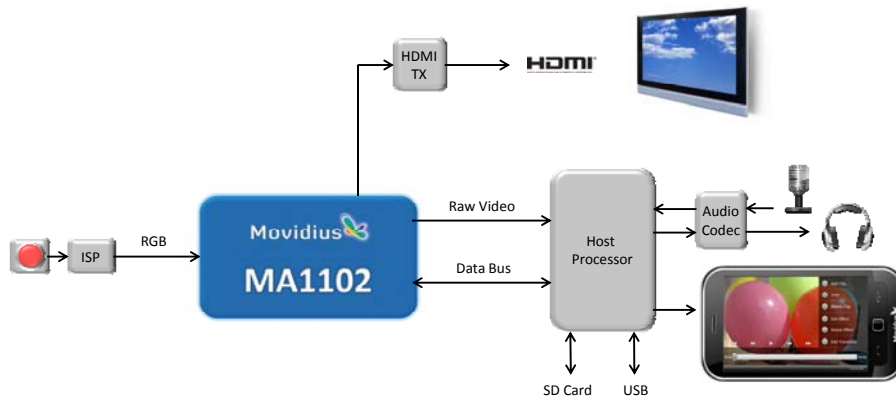

High Resolution Camera Capture

- 12 MP Still Image Capture
- 12 MP Continuous Capture @ 5fps (JPEG encoding)
- Image Stabilization Reduces Camera Shake
- Auto White Balance, Color Balance, Light Balance, Sharpness Enhancement

Package & Supplies

- BGA, 8x8mm
- 1.2V Core Voltage / 2.5V IO Voltage / 1.8V DDR
- 3.3V/2.5V/1.8V LVTTTL-Compatible Interface IOs

Video Effects

- Video Stabilization, Super Resolution Zoom to any Non Center Location, High Quality Slow Motion
- Color Effects: Sepia, Grayscale, Negative, Edges, X-Ray, Color Themes etc.
- Saturation, Brightness, Contrast, Sharpness Enhancement
- Clip Add/Trim/Add Effect, Video Transitions, Image/Text Overlay, Audio Soundtrack, Titles & Credits
- Creative and Fun: Cartoon, Newspaper, Blur, Edges
- White Balance, Light Balance

Image Effects

- (Auto) White Balance, Brightness, Contrast, Auto Tone, Saturation, Sharpness, Light Balance, De-Noise
- Crop, Rotate, Pan, Merge, Object Overlay
- High Resolution Digital Zoom, Color Themes, Sepia, Tint, Emboss, Edges, Negative, Saturation
- Fun Suite: Cartoon, Old Movie

Media Packages

- Movidius Standard Video Editing Package
- Movidius Standard Image Editing Package
- Movidius Advanced Video Editing Package (optional)
- Contact Movidius for Media Package feature details

MA1102 Typical Application Diagram

The Movidius MA1102 is part of the Movidius Myriad Family of Products

Visit <http://www.movidius.com> for more details

Contact Information

Europe / US

Movidius,
19 Mountjoy Square,
Dublin 1,
Ireland.
Tel: +353 1 855 9592
Email: info@movidius.com

Asia

Movidius,
2107, Tower 2, Lippo Centre,
89 Queensway, Admiralty,
Hong Kong, China.
Tel: +852 2530 9873
Web: www.movidius.com

Movidius is a fabless semiconductor company whose technology delivers unique multimedia capabilities including High Definition 3D Video. Typical user applications include creating, editing, sharing, viewing and real-time improvement of multimedia content. Movidius Myriad and Myriad 3D technologies are specifically designed for low power mobile phone and consumer electronics, enabling manufacturers to create highly differentiated products and enhanced user experiences.

Movidius, headquartered in Dublin, has offices in Belfast and Hong Kong, with a substantial software development center in Romania. Movidius is venture backed, with investors including: Celtic House Venture Partners, Capital-E, Emertec Gestion, AIB Seed Capital Fund & Enterprise Ireland.