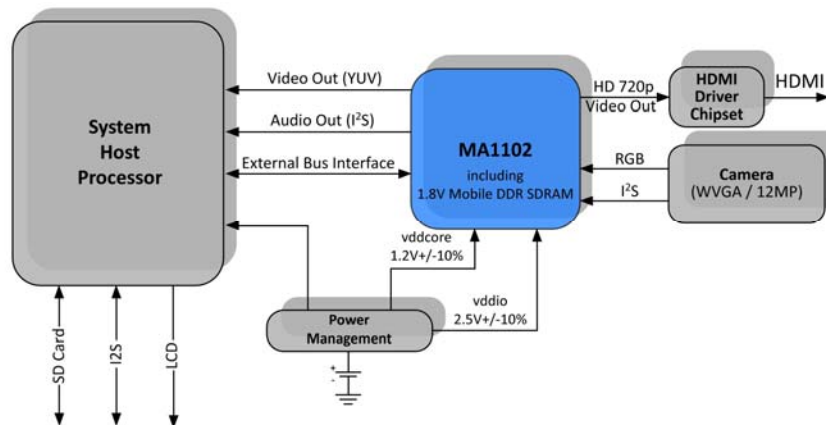

High Resolution Camera Capture

- 12 MP Still Image Capture
- 12 MP Continuous Capture @ 5fps (JPEG encoding)
- Image Stabilization Reduces Camera Shake
- Auto White Balance, Color Balance, Light Balance, Sharpness Enhancement

Package & Supplies

- BGA, 8x8mm
- 1.2V Core Voltage / 2.5V IO Voltage / 1.8V DDR
- 3.3V/2.5V/1.8V LVTTTL-Compatible Interface IOs

Video Effects

- Video Stabilization, Super Resolution Zoom to any Non Center Location, High Quality Slow Motion
- Color Effects: Sepia, Grayscale, Negative, Edges, X-Ray, Color Themes etc.
- Saturation, Brightness, Contrast, Sharpness Enhancement
- Clip Add/Trim/Add Effect, Video Transitions, Image/Text Overlay, Audio Soundtrack, Titles & Credits
- Creative and Fun: Cartoon, Newspaper, Blur, Edges
- White Balance, Light Balance

Image Effects

- (Auto) White Balance, Brightness, Contrast, Auto Tone, Saturation, Sharpness, Light Balance, De-Noise
- Crop, Rotate, Pan, Merge, Object Overlay
- High Resolution Digital Zoom, Color Themes, Sepia, Tint, Emboss, Edges, Negative, Saturation
- Fun Suite: Cartoon, Old Movie

Media Packages

- Movidius Standard Video Editing Package
- Movidius Standard Image Editing Package
- Movidius Advanced Video Editing Package (optional)
- Contact Movidius for Media Package feature details

MA1102 Typical Application Diagram

The Movidius MA1102 is part of the Movidius Myriad Family of Products

Visit <http://www.movidius.com> for more details

Contact Information

Europe / US

Movidius,
19 Mountjoy Square,
Dublin 1,
Ireland.
Tel: +353 1 855 9592
Email: info@movidius.com

Asia

Movidius,
2107, Tower 2, Lippo Centre,
89 Queensway, Admiralty,
Hong Kong, China.
Tel: +852 2530 9873
Web: www.movidius.com

Movidius is a fabless semiconductor company whose technology delivers unique video editing & post-production capabilities for the creation of User Generated Content for mobile social networking. Movidius' video processor hardware & application software is specifically designed to suit low power mobile phone & consumer electronics, enabling handset manufacturers to create highly differentiated products & enhanced user experiences.